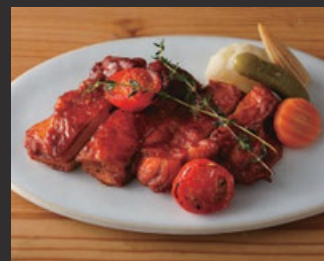

TANDOORI CHICKEN

BEST MATCH BEER
AOOONI IPA

Allergens : Milk

¥1,200

♣ ♣

♣ ♣